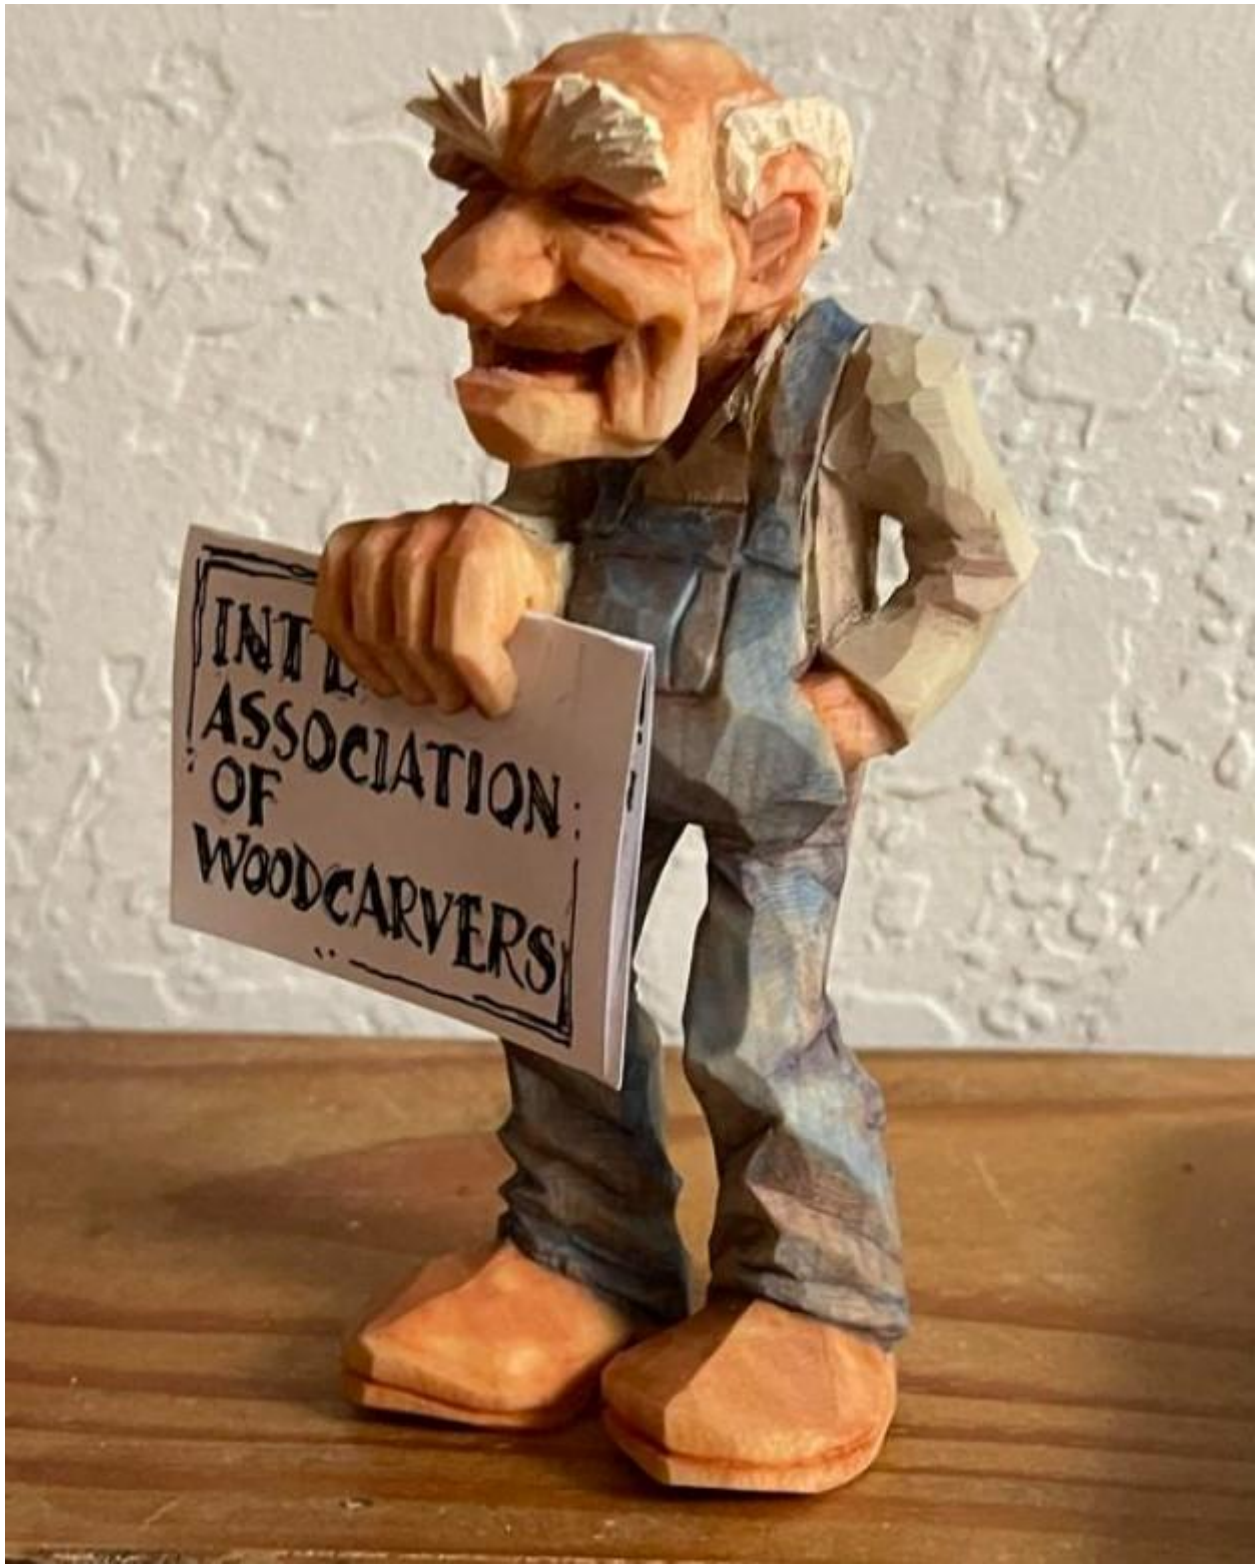

INTERNATIONAL
ASSOCIATION
OF
WOODCARVERS