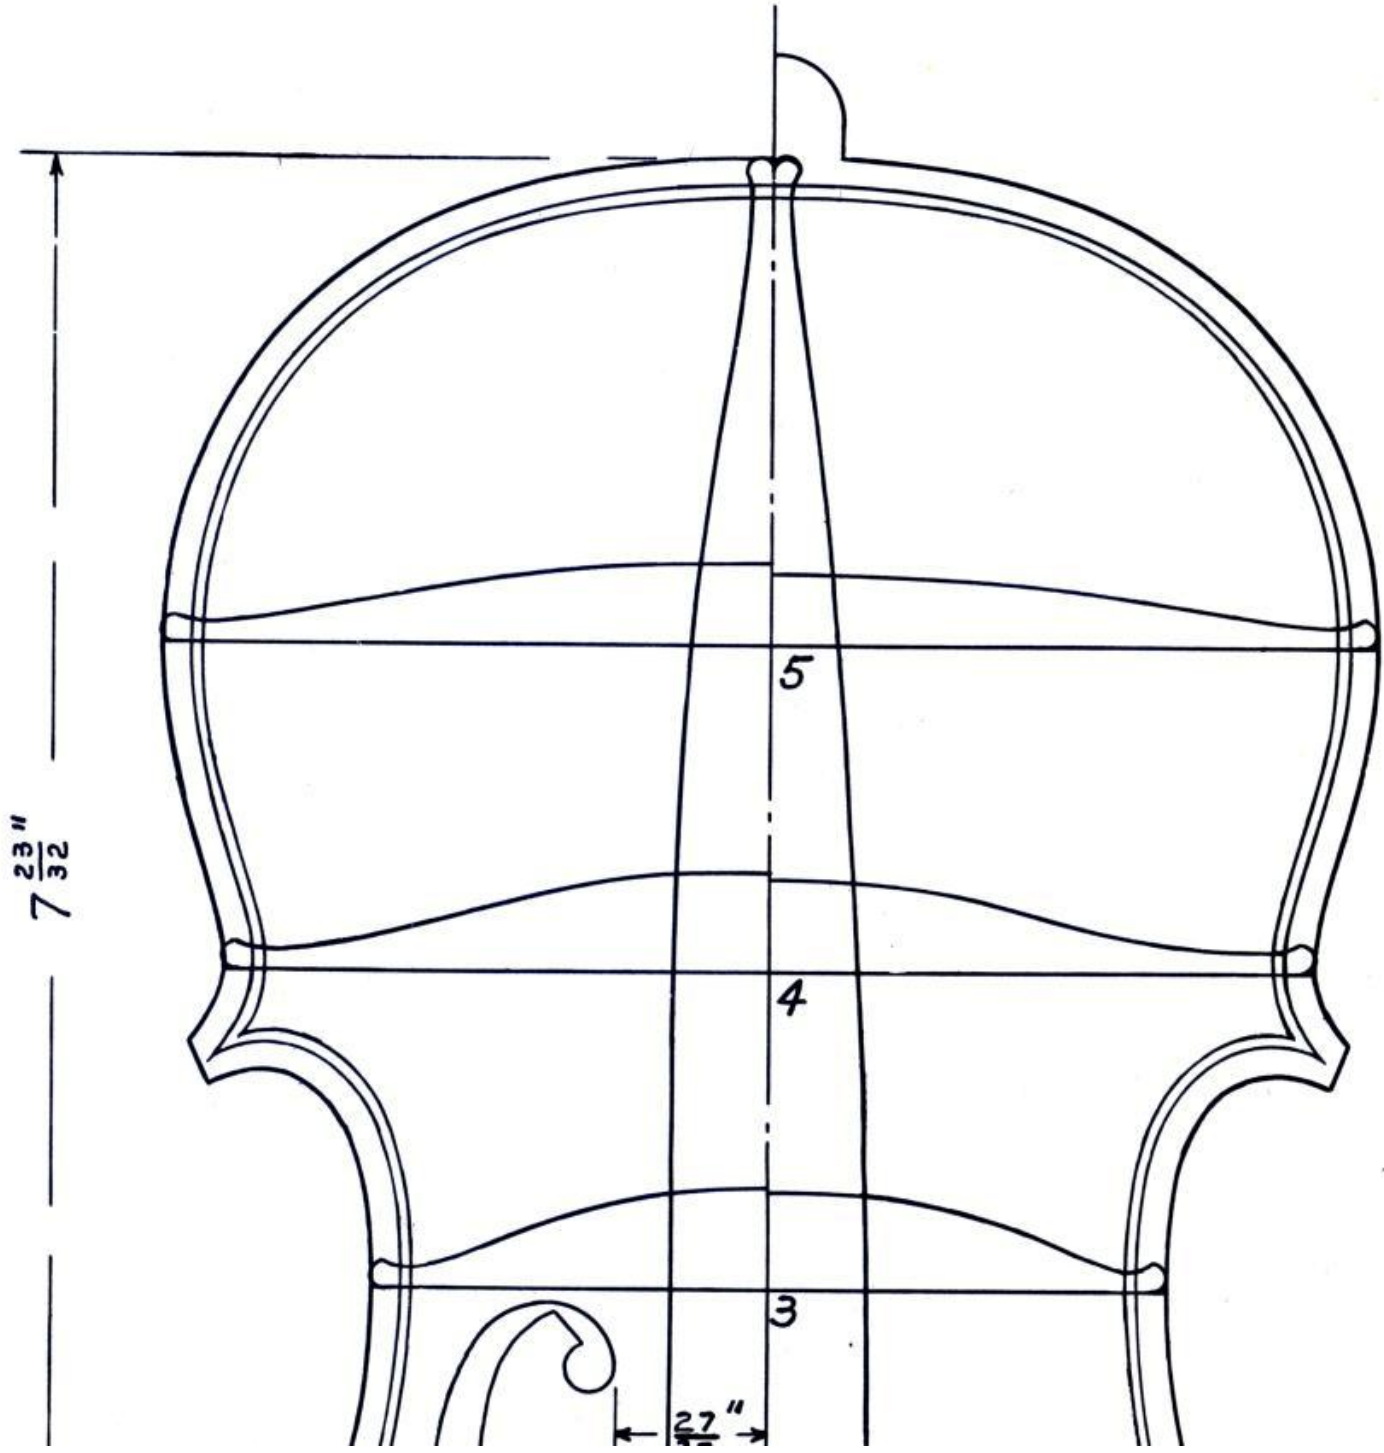

MODEL  
 OF  
 ANTONIUS STRADIVARIUS  
 PERIOD OF 1710-1717

ARCHING GUIDES

$(\frac{6}{64}'' +)$

$7 \frac{23}{32}''$

5

4

3

$27''$

ADD 8 SCROLL TEMPLATE

NECK & SCROLL

THICKNESS GRADUATIONS