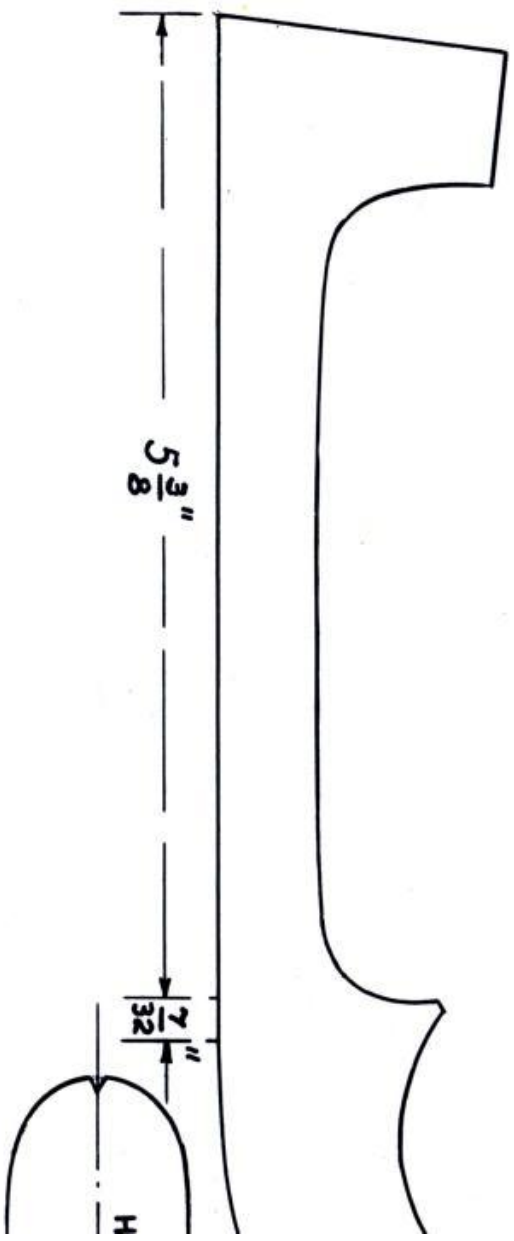

MODEL  
 OF  
 ANTONIUS STRADIVARIUS  
 PERIOD OF 1710-1717

ARCHING GUIDES

$(\frac{6}{64}'' +)$

$7 \frac{23}{32}''$

5

4

3

$27''$

ADD 8 SCROLL TEMPLATE

NECK & SCROLL

THICKNESS GRADUATIONS