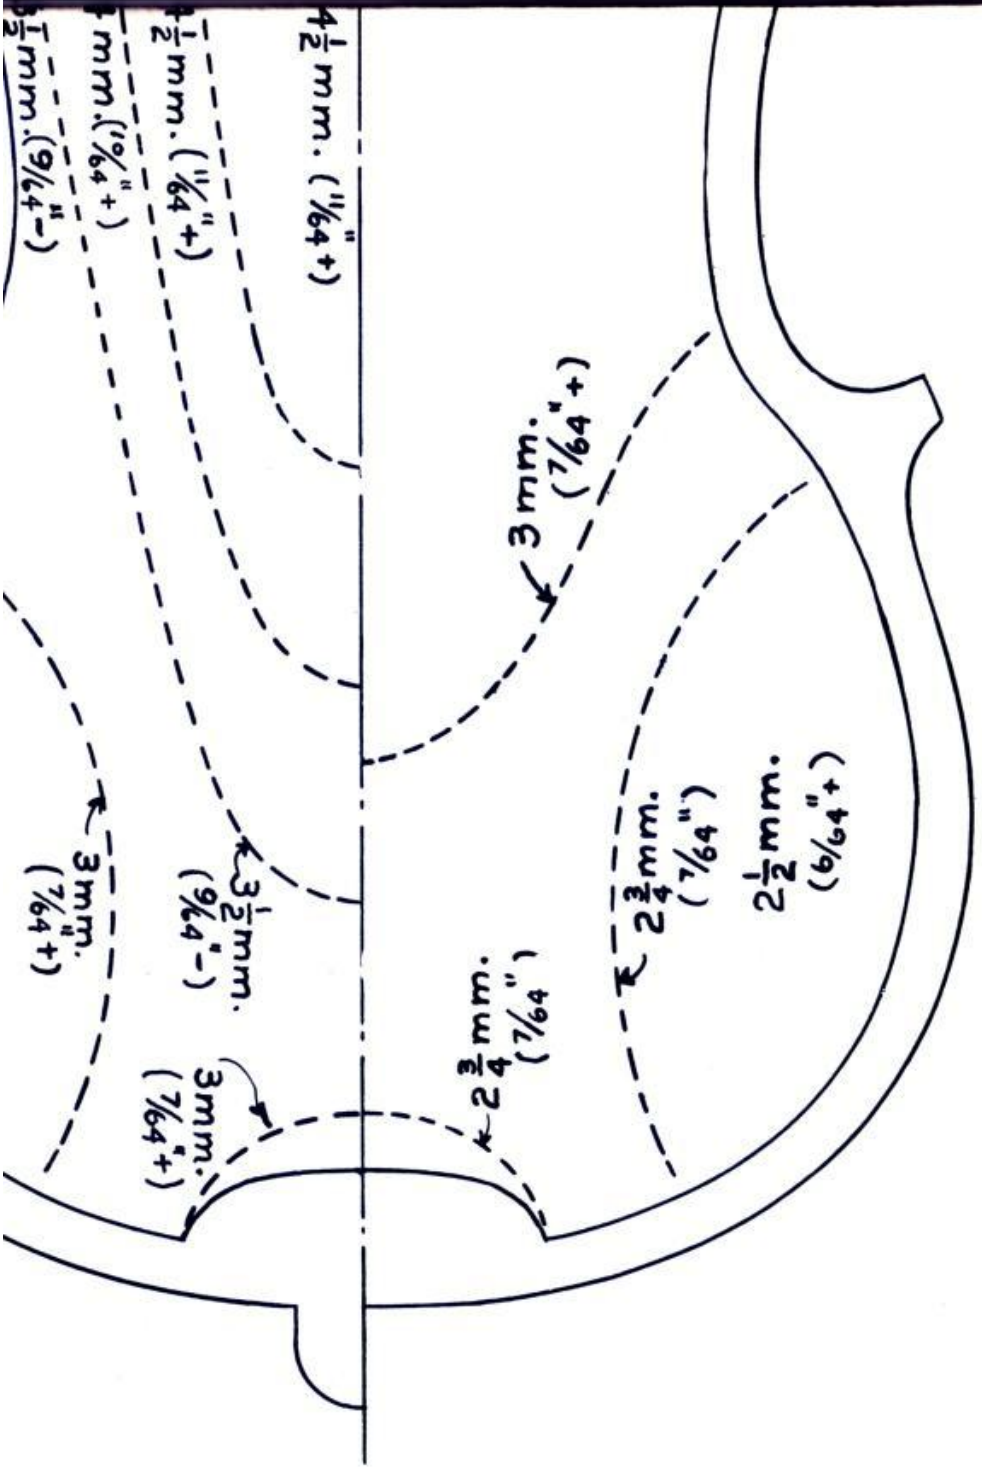

MODEL  
 OF  
 ANTONIUS STRADIVARIUS  
 PERIOD OF 1710-1717

ARCHING GUIDES

$(\frac{6}{64}'' +)$

$7 \frac{23}{32}''$

5

4

3

$27''$

ADD 8 SCROLL TEMPLATE

NECK & SCROLL

THICKNESS GRADUATIONS