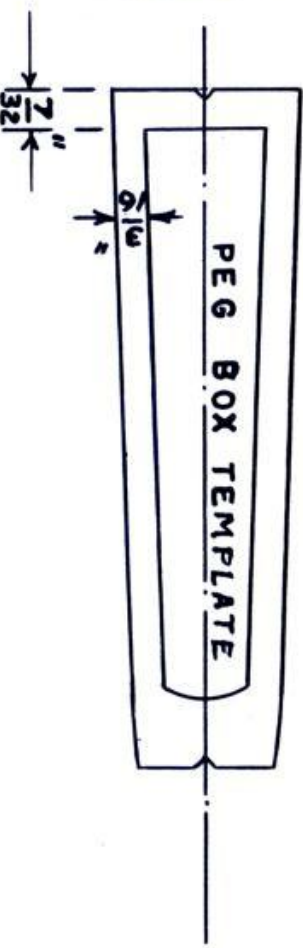

MODEL  
 OF  
 ANTONIUS STRADIVARIUS  
 PERIOD OF 1710-1717

ARCHING GUIDES

$(\frac{6}{64}'' +)$

$7 \frac{23}{32}''$

5

4

3

$27''$

ADD 8 SCROLL TEMPLATE

NECK & SCROLL

THICKNESS GRADUATIONS